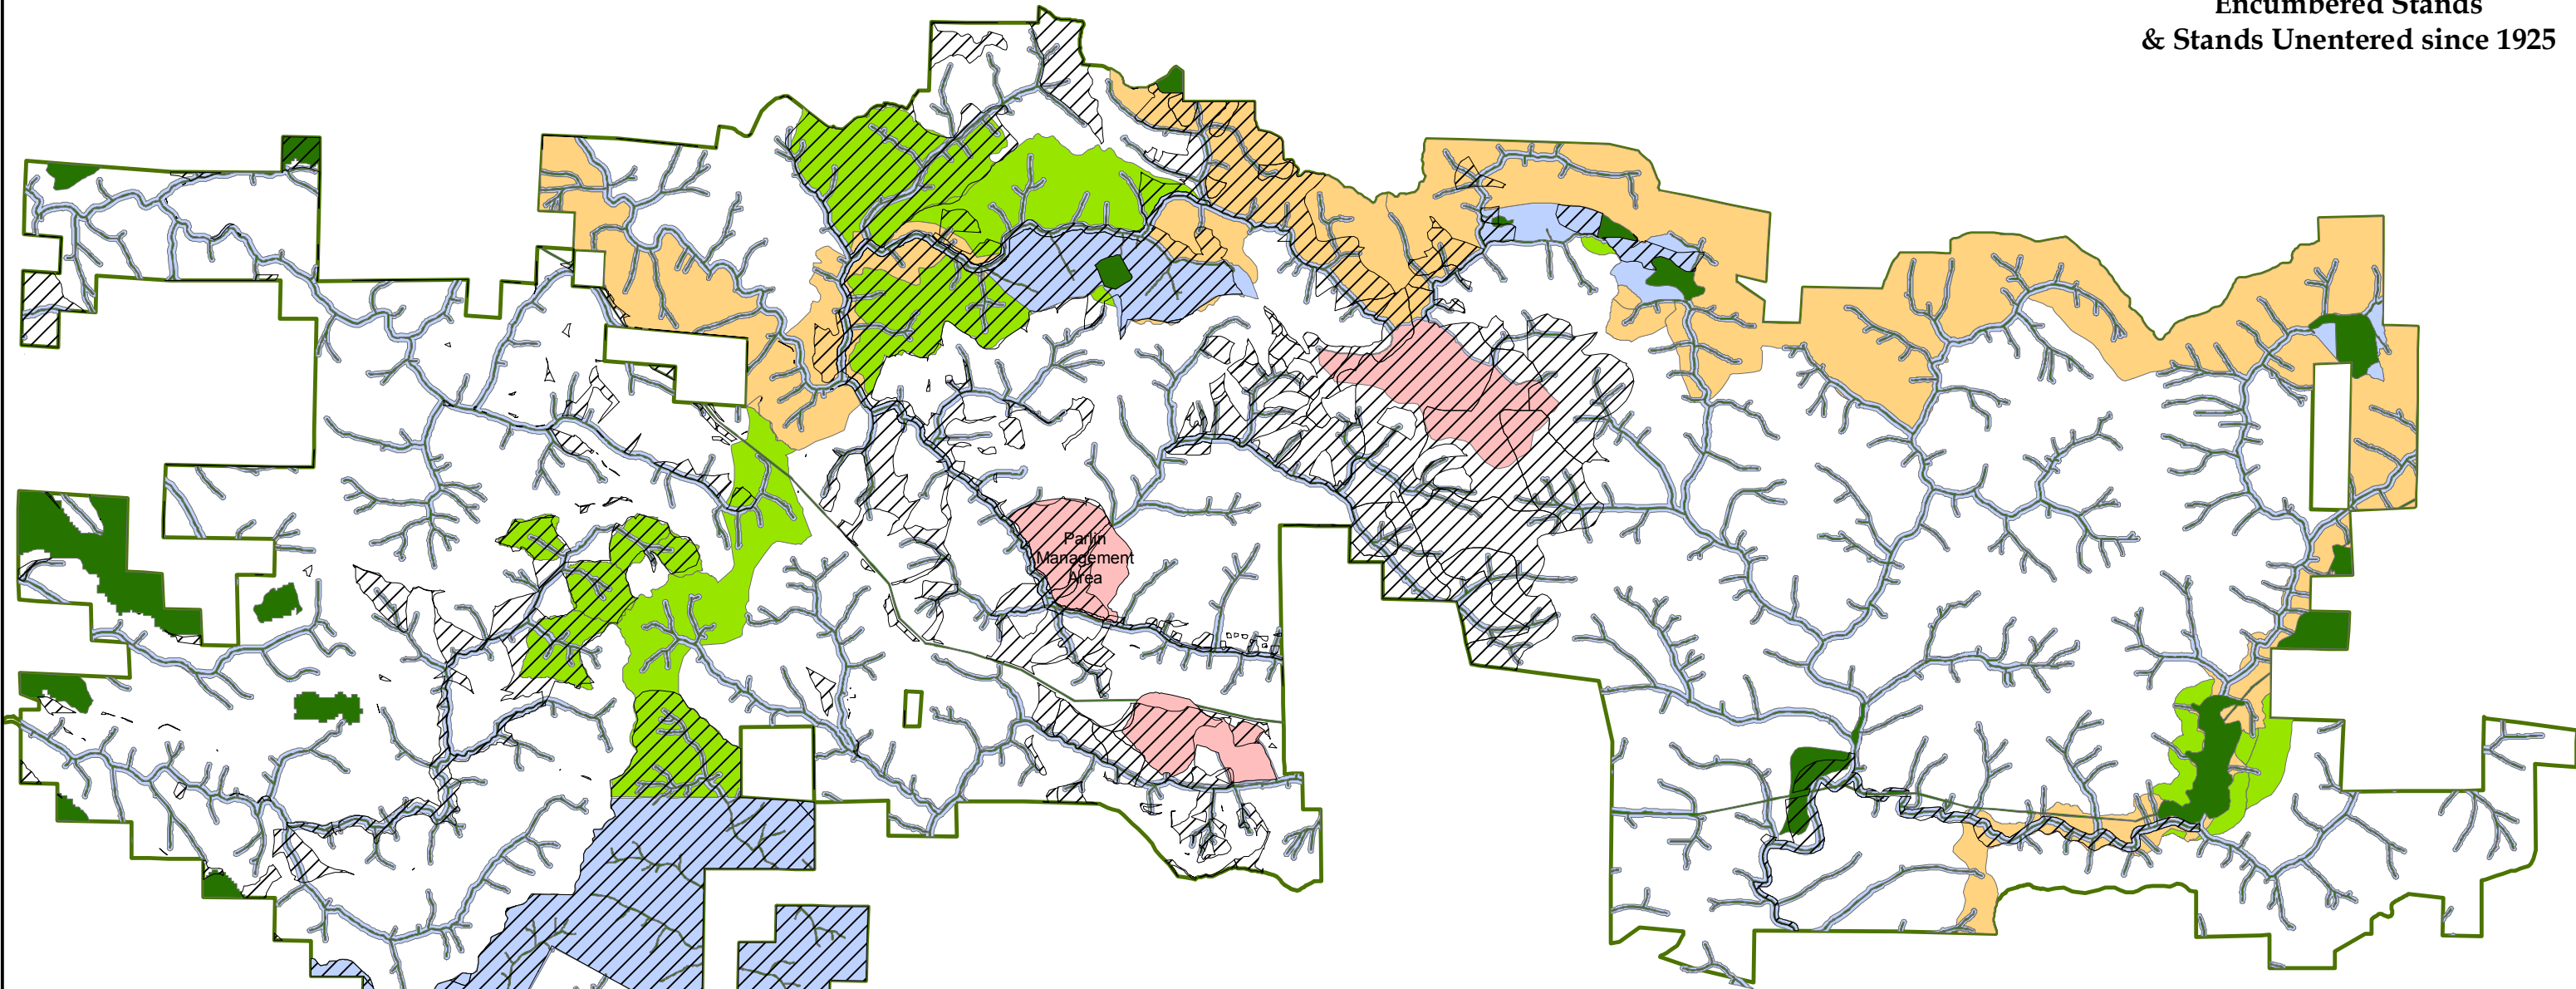

Encumbered Stands
& Stands Unentered since 1925

-  Stands not entered since 1925
-  Timber Harvest Plan
- Encumbered Areas**
-  Late Seral Development
-  No Harvest
-  Older Forest Structure Zone
-  Landscape Committee Modifications

For stands that have not been entered since 1925, there are 7,550 acres in the "Encumbered" category, and 3,000 acres in the "UnenCumbered" category.