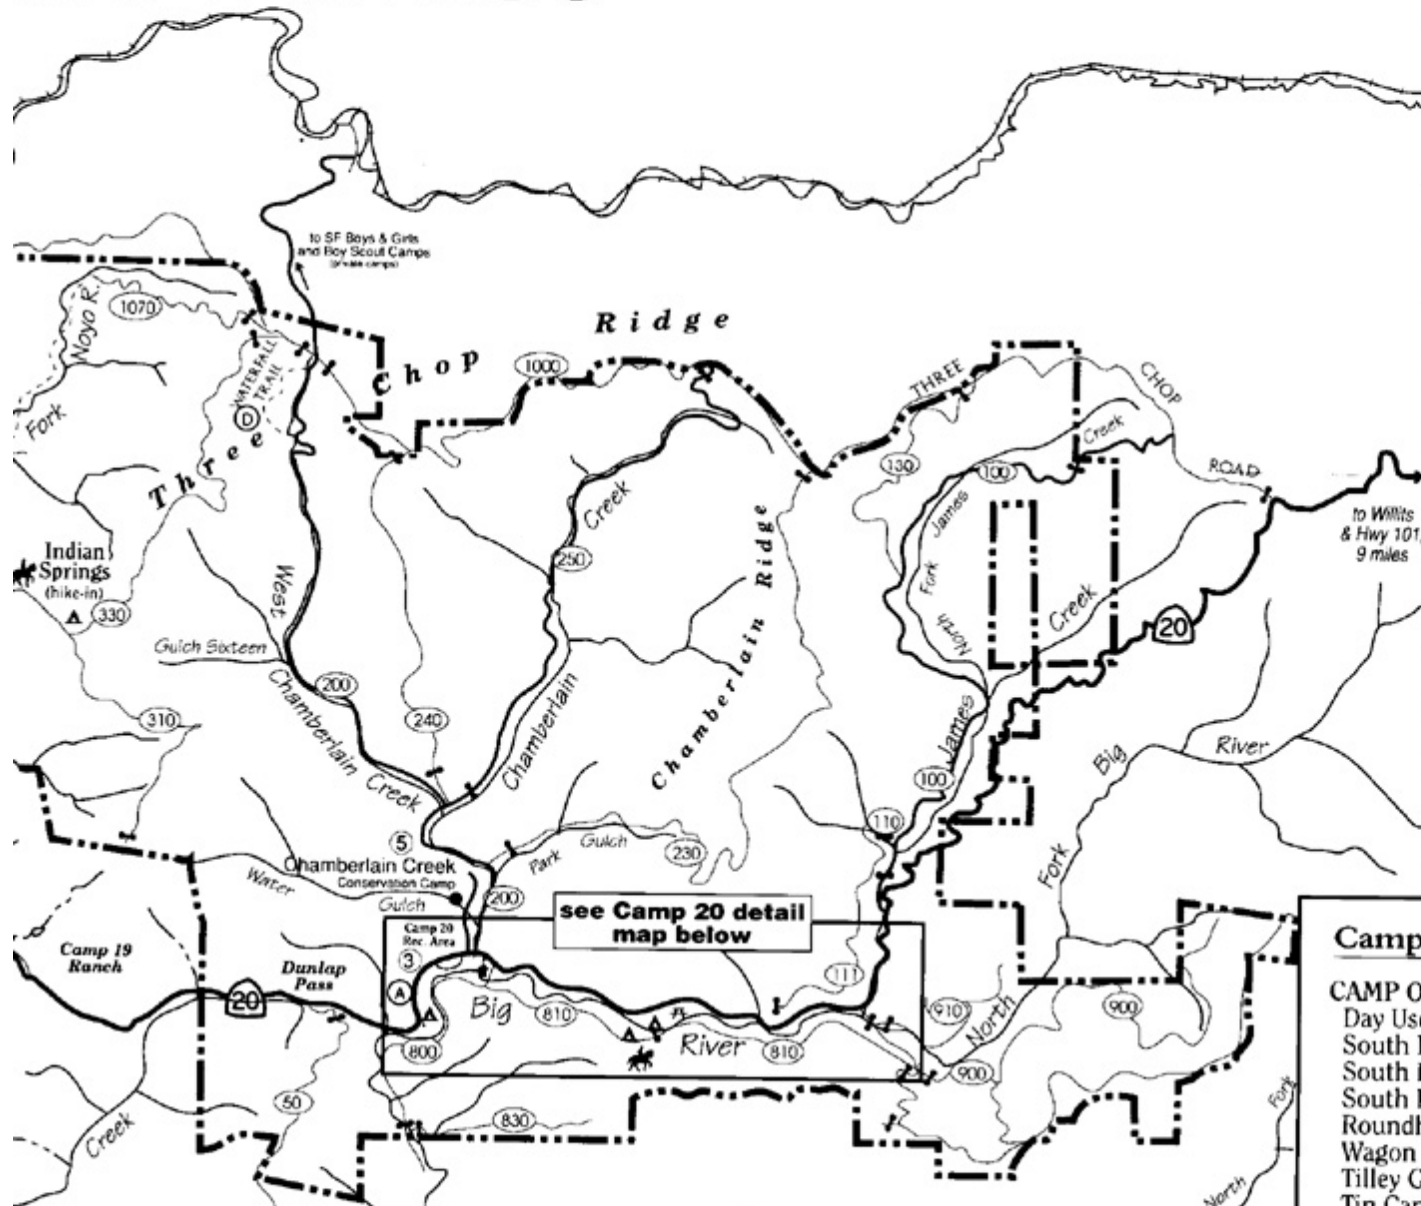

DEPARTMENT OF FORESTRY AND FIRE PROTECTION

Demonstration State Forest

Legend

- HIGHWAY
- IMPROVED ROAD
- DIRT OR GRAVEL ROAD
- streams
- state forest boundary
- state park boundary
- gate (may be locked)
- TRAIL (no motor vehicles)
- urban area
- telephone
- restroom
- wheelchair access
- day use only
- campground
- fish egg collection station
- old schoolhouse
- horses allowed
- fire station
- points of interest and trails listed on reverse

Campsites	# sites	Comments
CAMP ONE AREA		
Day Use Area	day use	Camp Host, trail
South Fork 1	1	Seasonal
South Fork 2	1	Seasonal
South Fork 3	1	Seasonal
Roundhouse	3	Trail, handicap restroom
Wagon	5	Weekends only
Tilley Group Camp	1	Large groups, weekends
Tip Can	1	